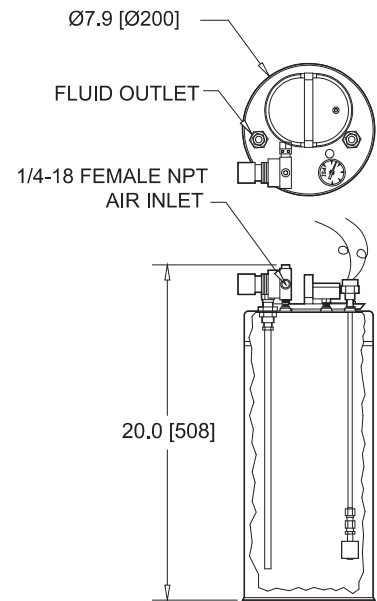

6 Gallon Tank
SPR-2000-6GAL

15 Gallon Tank
SPR-2000-15GAL

3 Gallon Stainless Tank
 SPR-2000-3GAL

Auto Refill Fluid Supply System
 10SS-110/220

30 Gallon Tank
SPR-2000-30GAL

25 Micron Filter Assembly
CP-500-20SYN-P-I

Fluid Regulator Assembly
263AB

20 Gallon Tank
301751