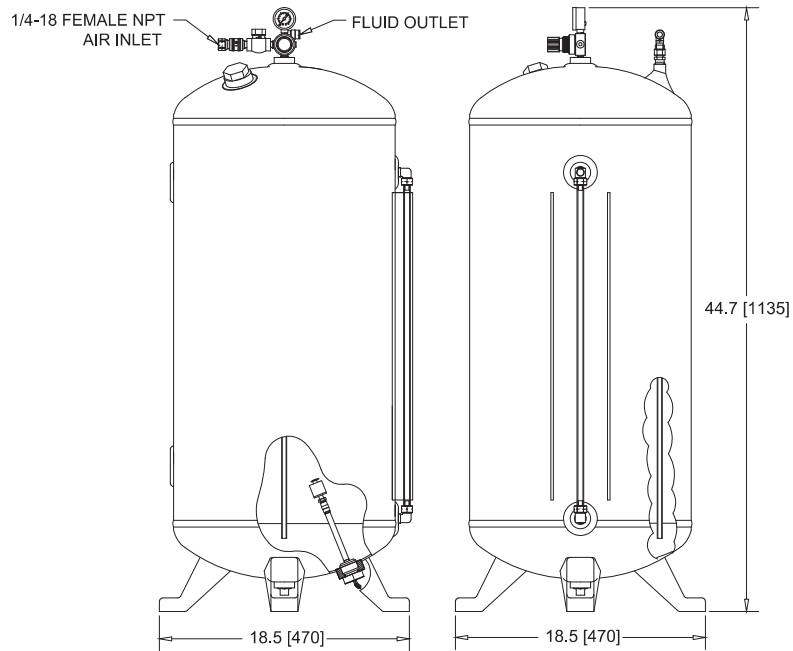

6 Gallon Tank
SPR-2000-6GAL

15 Gallon Tank
SPR-2000-15GAL

3 Gallon Stainless Tank
 SPR-2000-3GAL

Auto Refill Fluid Supply System
 10SS-110/220

30 Gallon Tank
SPR-2000-30GAL

25 Micron Filter Assembly
CP-500-20SYN-P-I

Fluid Regulator Assembly
263AB

20 Gallon Tank
301751