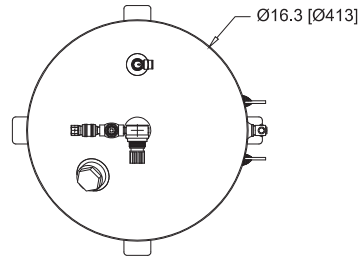

6 Gallon Tank
SPR-2000-6GAL

15 Gallon Tank
SPR-2000-15GAL

3 Gallon Stainless Tank
 SPR-2000-3GAL

Auto Refill Fluid Supply System
 10SS-110/220

30 Gallon Tank
SPR-2000-30GAL

25 Micron Filter Assembly
CP-500-20SYN-P-I

Fluid Regulator Assembly
263AB

20 Gallon Tank
301751