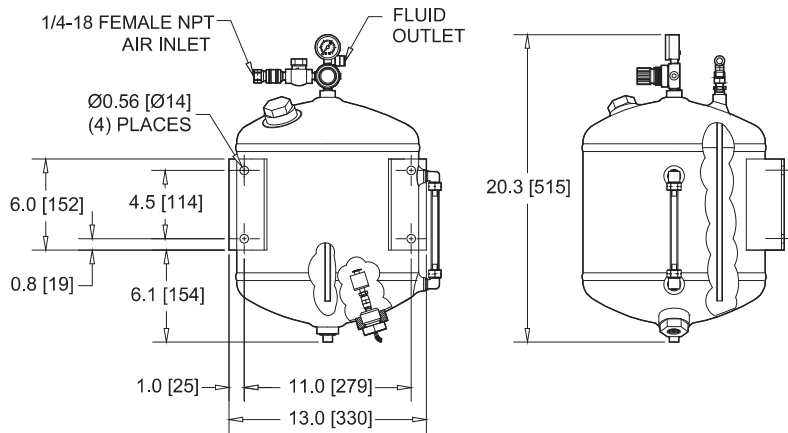

6 Gallon Tank
SPR-2000-6GAL

15 Gallon Tank
SPR-2000-15GAL

3 Gallon Stainless Tank
 SPR-2000-3GAL

Auto Refill Fluid Supply System
 10SS-110/220

30 Gallon Tank
SPR-2000-30GAL

25 Micron Filter Assembly
CP-500-20SYN-P-I

Fluid Regulator Assembly
263AB

20 Gallon Tank
301751