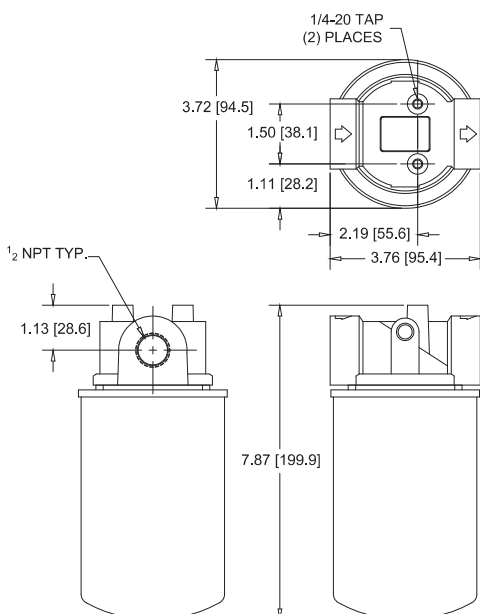

6 Gallon Tank
SPR-2000-6GAL

15 Gallon Tank
SPR-2000-15GAL

3 Gallon Stainless Tank
 SPR-2000-3GAL

Auto Refill Fluid Supply System
 10SS-110/220

30 Gallon Tank
SPR-2000-30GAL

25 Micron Filter Assembly
CP-500-20SYN-P-I

Fluid Regulator Assembly
263AB

20 Gallon Tank
301751